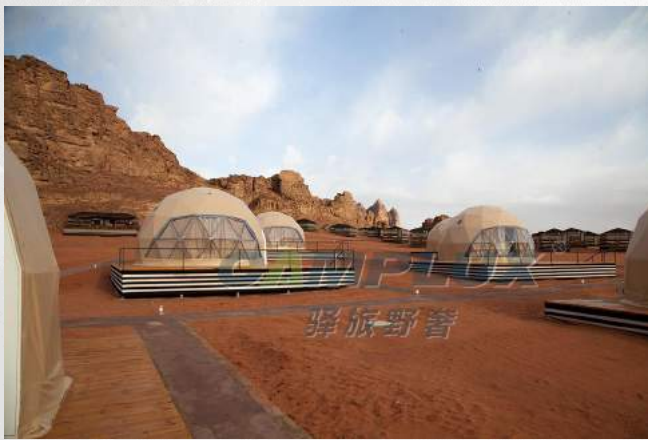

1), MULTI-PEAK LODGE

PRODUCTS IMAGES

2), MULTI-PEAK LODGE

▪PRODUCTS IMAGES

1). COCOON HOUSE

▪ PRODUCTS IMAGES

2), COCOON HOUSE
▪PRODUCTS IMAGES

5, DOMED EGG HOTEL TENT

YA 'AN TEA GARDEN TENT HOTEL
-APPEARANCE IMAGES

YA 'AN TEA GARDEN TENT HOTEL
-INTERIOR IMAGES

ROSE VALLEY TENT HOTEL, CHONGQING
-APPEARANCE IMAGES

ROSE VALLEY TENT HOTEL, CHONGQING
-INTERIOR IMAGES

CAMP OF PUZHE BLACK SCENIC AREA, WENSHAN, YUNNAN

11, CAMPLUX PROJECT COLLECTION

WADIRAM DESERT, JORDAN, MIDDLE EAST

GOLD COAST TENT HOTEL BRISBANE

AYERS ROCK DESERT, AUSTRALIA

LUGU LAKE SCENIC AREA SPHERICAL TENT HOTEL

TENT HOTEL, BAOSHAN CAMP, YUNNAN

THE END!