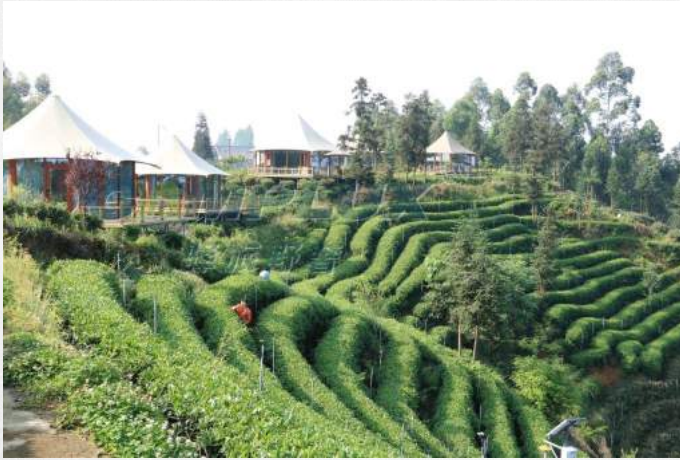

1, CAMPLUX PROJECT COLLECTION

ABA NORGAI TENT HOTEL

11 PANXIAN MEKONG PRAIRIE TENT HOTEL 11

33 MOUNT EMEI CASE-APPEARANCE IMAGES 3

ZEN MEANING OF QINGSHEN, MOUNT EMEI

11MOUNT EMEI CASE-INTERIOR IMAGES 11

SELF-DRIVING TOUR IN THE STARRY SKY OF HONGYUAN

YA 'AN TEA GARDEN TENT HOTEL
-APPEARANCE IMAGES

YA 'AN TEA GARDEN TENT HOTEL
-INTERIOR IMAGES

ROSE VALLEY TENT HOTEL, CHONGQING
-APPEARANCE IMAGES

ROSE VALLEY TENT HOTEL, CHONGQING
-INTERIOR IMAGES

CAMP OF PUZHE BLACK SCENIC AREA, WENSHAN, YUNNAN